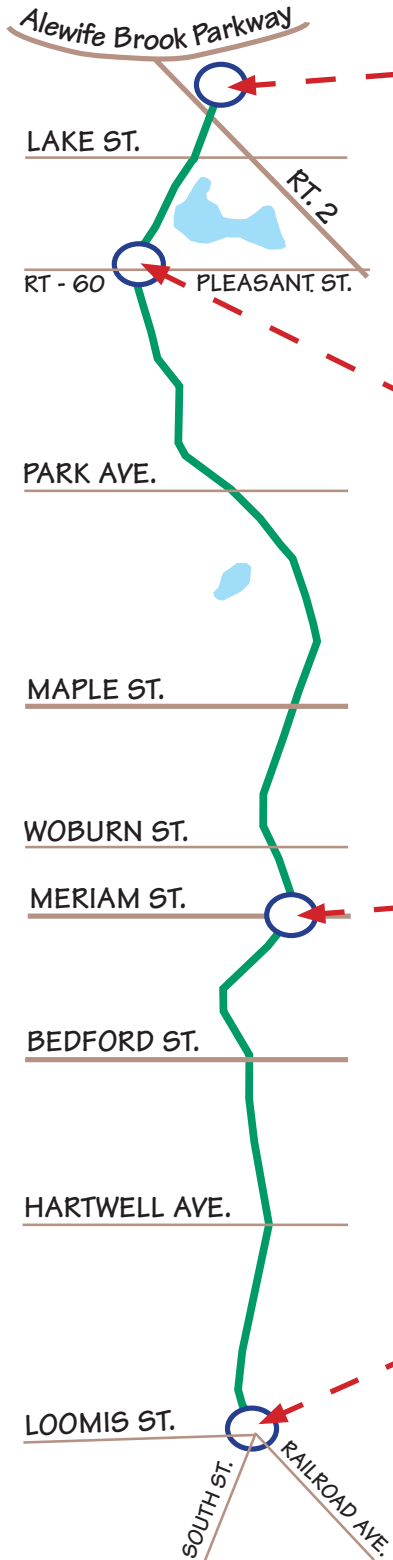

THE MINUTEMAN BIKEWAY CELEBRATION

The Rail-Trail Hall of Fame Induction

SUNDAY, OCTOBER 5TH - NOON TO 4PM

Ongoing activities & reception at all locations

Cambridge Alewife T Station @ Noon

Start off the celebration at Alewife at the Minuteman entrance behind T Station

- Special guests and bikeway founders to speak
- Visit the Cyrus E. Dallin Art Museum on site
- Refreshments available all afternoon

Lexington Center @ 2:30PM

The celebration continues at the Lexington Visitor Center with

- Special guest speakers and bikeway founders
- Children's bicycle rides at 1:00 PM and 3:00 PM
- Refreshments and activities all afternoon

Bedford Center @ 3:30PM

End the day at Depot Park in Bedford

- Special guest speakers and bikeway founders

For More Information on the Minuteman Bikeway, Visit MinutemanBikeway.org