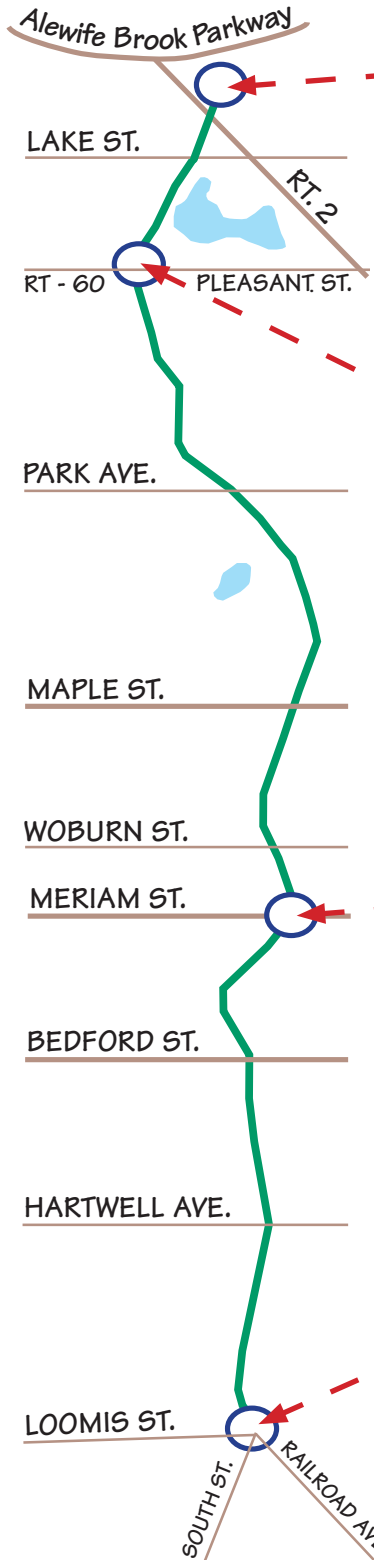

THE MINUTEMAN BIKEWAY CELEBRATION

The Rail-Trail Hall of Fame Induction

SUNDAY, OCTOBER 5TH - NOON TO 4PM

Ongoing activities & reception at all locations

Cambridge Alewife T Station @ Noon

Start off the celebration at Alewife at the Minuteman entrance behind T Station

- Special guests and bikeway founders to speak
- Visit the Cyrus E. Dallin Art Museum on site
- Refreshments available all afternoon

Lexington Center @ 2:30PM

The celebration continues at the Lexington Visitor Center with

- Special guest speakers and bikeway founders
- Children's bicycle rides at 1:00 PM and 3:00 PM
- Refreshments and activities all afternoon

Bedford Center @ 3:30PM

End the day at Depot Park in Bedford

- Special guest speakers and bikeway founders

For More Information on the Minuteman Bikeway, Visit MinutemanBikeway.org